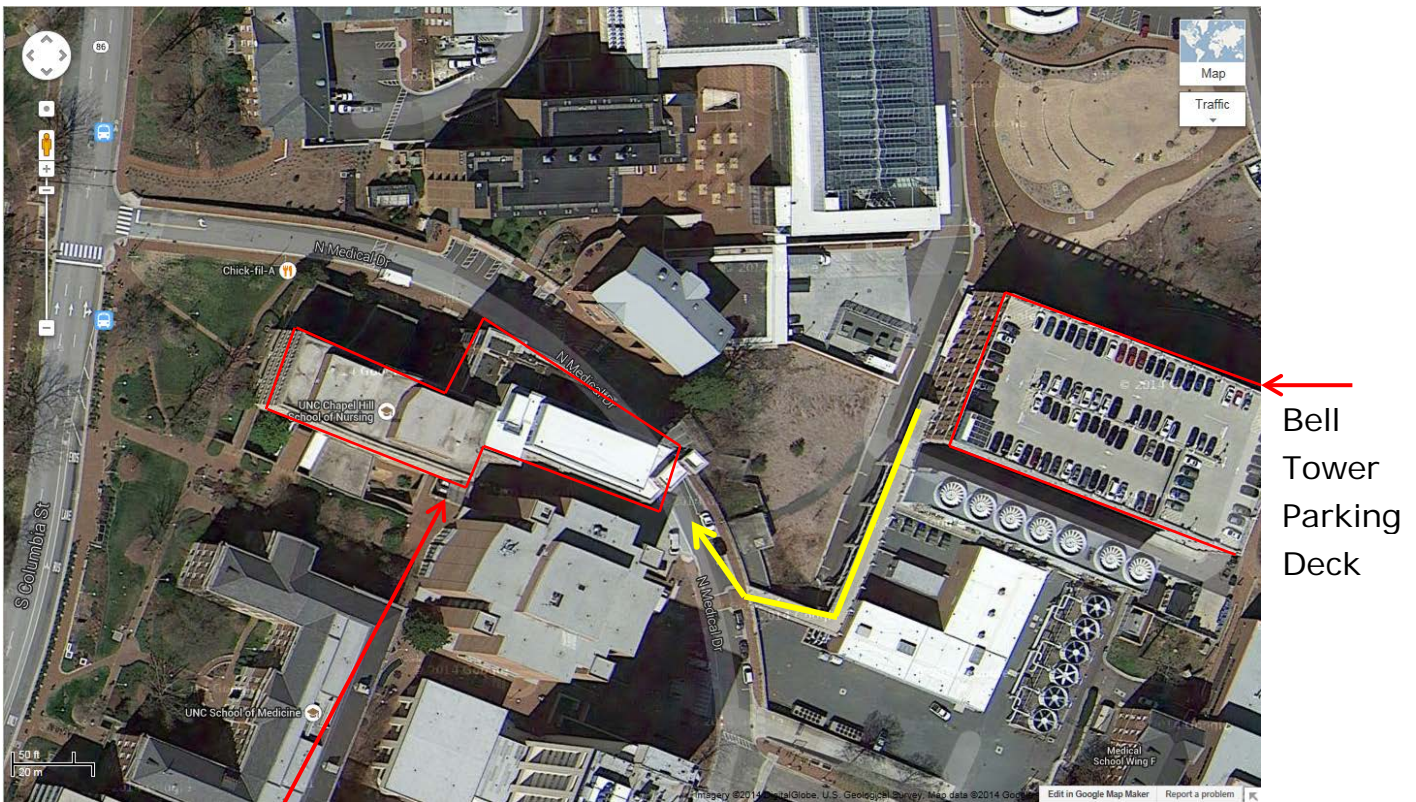

### From Greensboro and Points West

Take I-40 East to the Hwy 86 South/Martin Luther King Jr Blvd exit. Turn right onto 86 South/Martin Luther King Jr. Blvd. Take a slight left onto N Columbia St. Take the 2nd left onto E Franklin St. Turn right onto Raleigh St. Turn right on South Rd. Take the second left after you pass the bell tower. The parking deck will be directly ahead of you.

### From Durham and Points North

Take Hwy 15-501 South to the UNC Chapel Hill exit. Merge onto Raleigh Rd. Raleigh Rd becomes South Rd. Take the second left after you pass the bell tower. The parking deck will be directly ahead of you.

### From Raleigh, RDU Airport and Points East

Take 40 West to Exit 273A. Merge onto 54 West toward Chapel Hill. Continue onto Raleigh Rd. Raleigh Rd becomes South Rd. Take the second left after you pass the bell tower. The parking deck will be directly ahead of you.

## Walking directions to Carrington Hall from the Bell Tower Parking Deck

Exit parking deck on Level 4. Walk across the pedestrian bridge. When you reach the end of the pedestrian bridge, turn right onto Medical Drive and continue walking approximately 200 feet. Carrington Hall will be the brick building on your left. See map below.