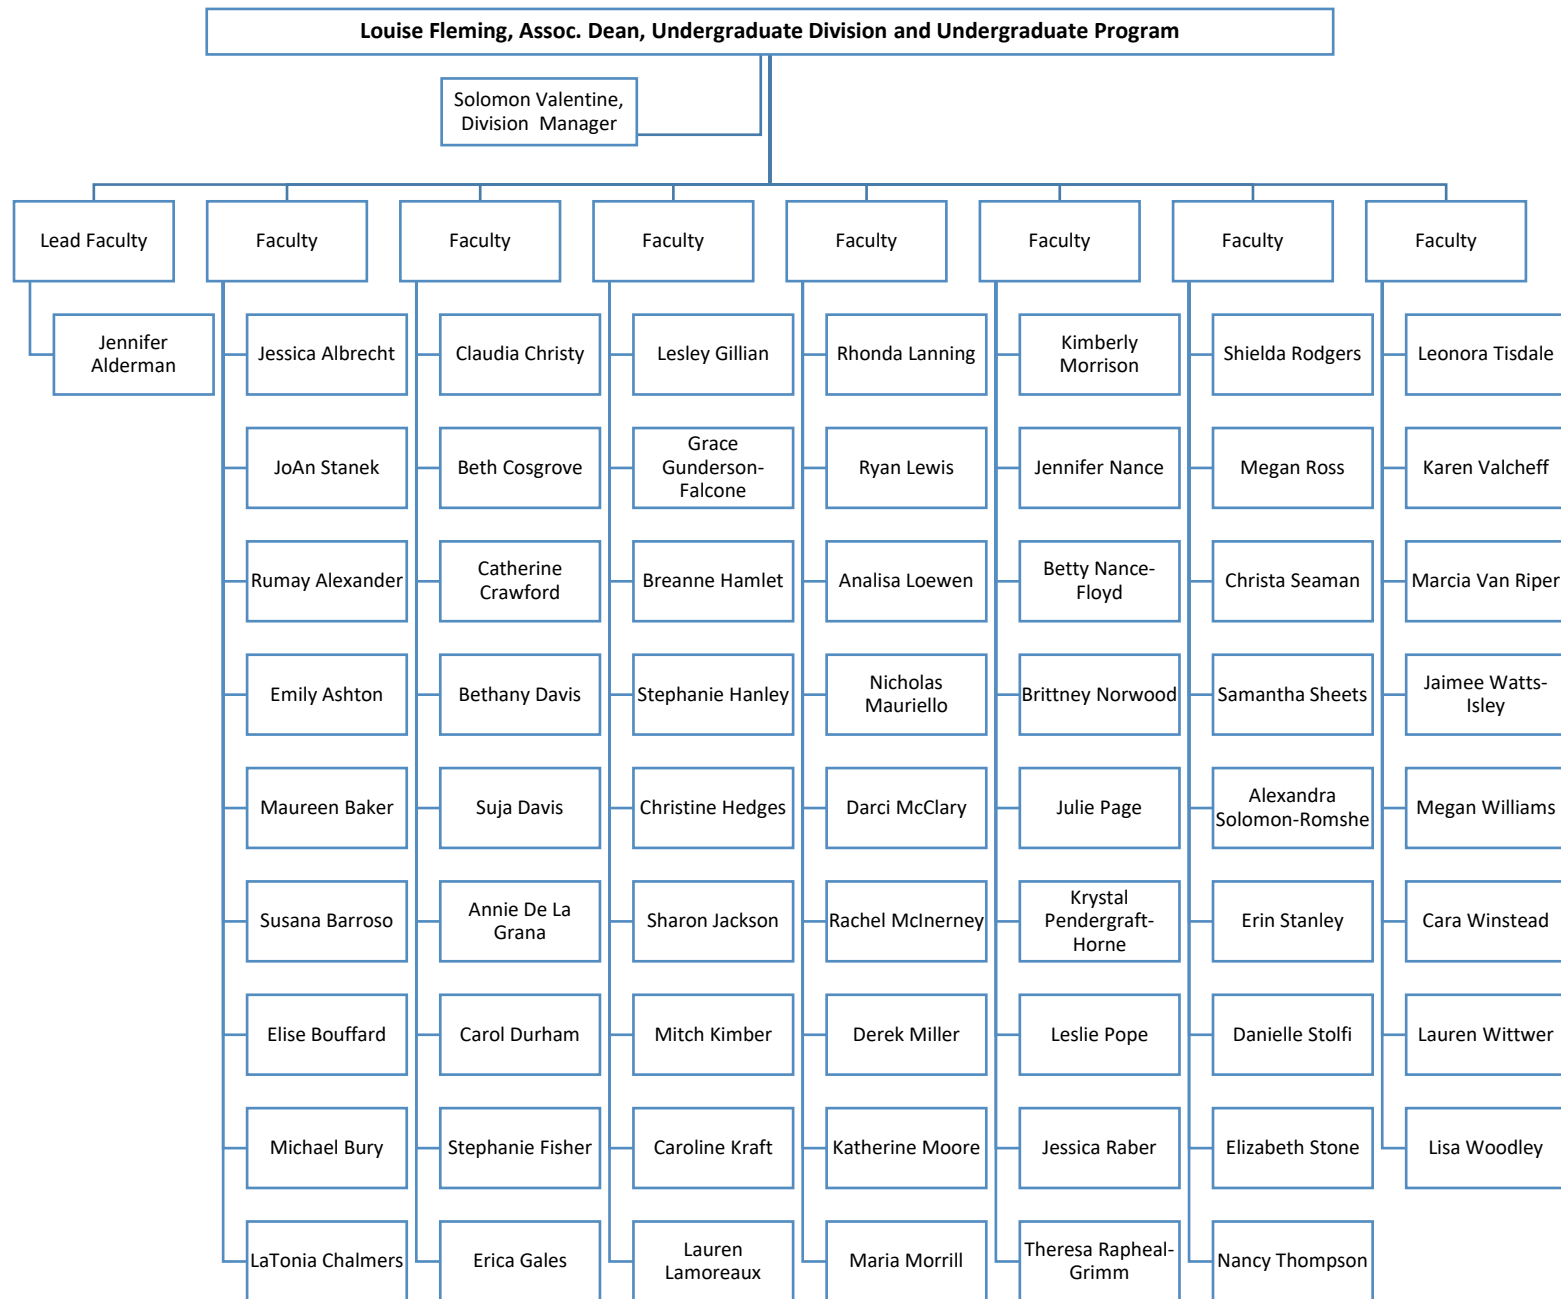

# School of Nursing Organizational Chart as of 11.3.2021